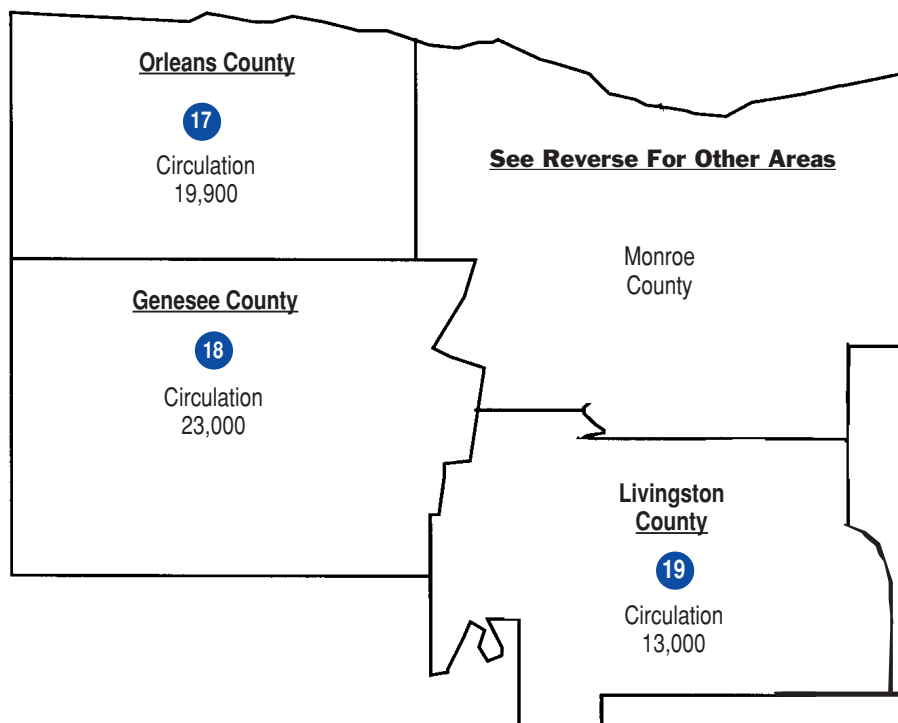

COLUMN INCHES >>	4	6 ^{1/16}	8 ^{1/12}	12 ^{1/8}	16 ^{1/6}	24 ^{1/4}	32 ^{1/3}	48 ^{1/2}	64 ^{2/3}	72 ^{3/4}	96 ^{Full}
Orleans County 17	45	67	90	134	180	268	337	506	640	720	848

The following is served by a 14" tab edition. A full page is 6 col. x 14 inches. Ask about other sizes available.

COLUMN INCHES >>	4	5 ^{1/8}	6	8	11 ^{1/4}	12	15	22 ^{1/2}	24	33 ^{3/4}	44 ^{Full}
No. Livingston County 19	43	54	65	85	117	126	158	229	245	334	427

*We can place your ad anywhere in New York State...and beyond!
Ask for details.*

CHOOSE FROM THE FOLLOWING AREAS

- 5 Greece
- 6 Gates-Chili
- 7 Henrietta
- 8 Brighton-Pittsford
- 9 Fairport-E. Rochester
- 10 Penfield
- 11 Irondequoit
- 12 Victor
- 13 Canandaigua Shopping Guide

OPEN RATE per column inch

- 14 Canandaigua Daily Messenger - **\$17.50**/column inch
- 15 Wayne County - **\$24.38**/column inch

*We can place your ad anywhere in New York State...and beyond!
Ask for details.*

The following area is served by a full tab edition. A full page is 6 col. x 16 inches. Ask about other sizes available