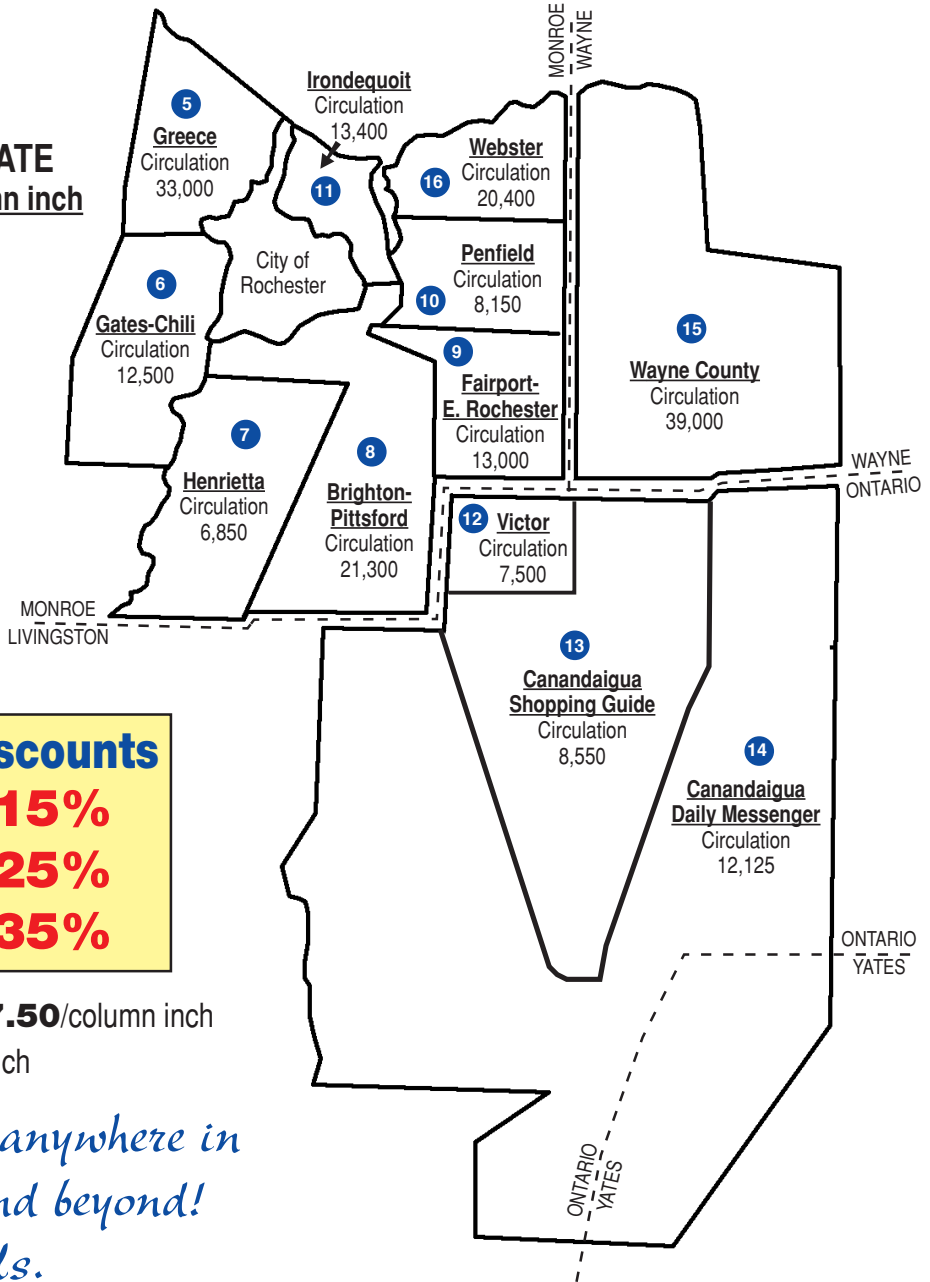

WESTSIDE NEWS INC.

(585) 352-3411

e-mail: info@westsidenewsonline.com

ROCHESTER METRO RATES

EFFECTIVE 5/1/10

DEADLINE FOR ALL EDITIONS: WEDNESDAY AT 4 PM

The following areas are served by broadsheet editions. A full page is 123 inches, 6 columns wide x 20.5" high.

CHOOSE FROM THE FOLLOWING AREAS

- 5 Greece
- 6 Gates-Chili
- 7 Henrietta
- 8 Brighton-Pittsford
- 9 Fairport-E. Rochester
- 10 Penfield
- 11 Irondequoit
- 12 Victor
- 13 Canandaigua Shopping Guide

OPEN RATE per column inch

- \$19.50**
- \$16.50**
- \$13.50**
- \$19.50**
- \$16.50**
- \$13.50**
- \$16.50**
- \$13.50**
- \$7.50**

Multiple Publication Discounts

- 2 to 3 publications **15%**
- 4 to 5 publications **25%**
- 6 or more publications **35%**

- 14 Canandaigua Daily Messenger - **\$17.50**/column inch
- 15 Wayne County - **\$24.38**/column inch

*We can place your ad anywhere in New York State...and beyond!
Ask for details.*

The following area is served by a full tab edition. A full page is 6 col. x 16 inches. Ask about other sizes available